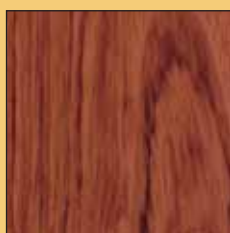

Pino Melix
Southern yellow pine

Roble
White oak

Bambú
Bambu

Cedro (Bossé)
Cedar - Bosse

Cerezo
Cherry

Sapelly
Mahogany

Sapelly Dibujo
Crown cut mahogany

Bubinga
Kevazingo

Etimoe
Etimoe

Nogal
Walnut

Acabado Wengé
Wenge finish

Eco Ceniza
Eco Grey

Tipo de Grecas

Inlays types

Negra - Black

Marrón - Brown

Blanca - White

Tipos de incrustaciones

Aluminium Inlays types

Aluminio plata - Aluminium

Aluminio negro - Black aluminium

Por motivos técnicos los colores representados en este catálogo pueden diferir de los colores originales.
The colours depicted here are as accurate as the photography and colour printing process allows. They are only a guide.